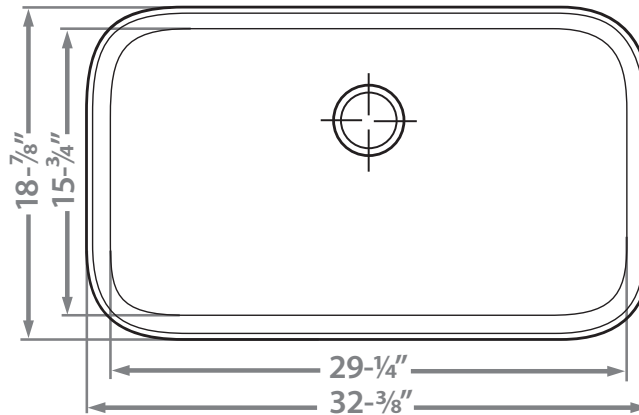

Sink Specifications

Metro Large Single Bowl M-301

M-301

Metro Large Single Bowl

Size: 32^{3/8}" x 18^{7/8}" overall

Depth: 9"

Gauge: 18

Sound Absorption: undercoat over silencer pad

Fits 36" cabinet.

Optional Accessories: W301 (wire grid), C250* (wooden cutting board)

***Please Note:** Cutting boards will only fit flush sink cutout. You must request this feature at the time of ordering the stone to be able to use above mentioned accessory.