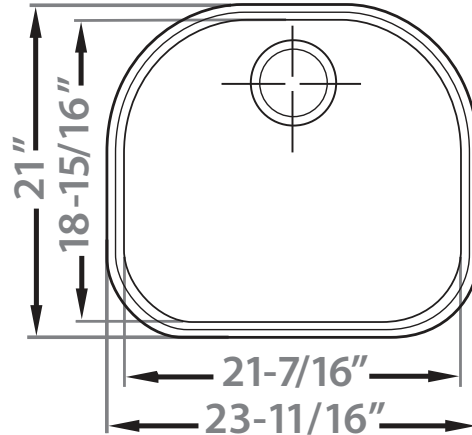

Sink Specifications

Metro M-249